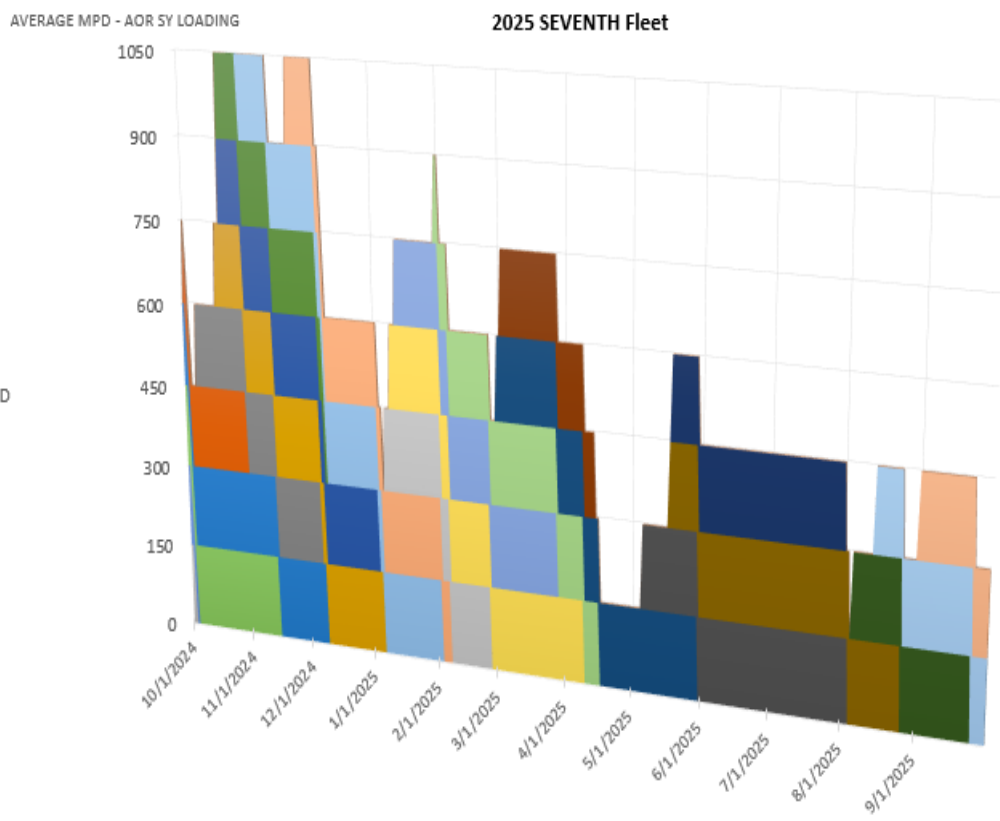

FY25 7th Fleet Shipyard Loading

SHIP	EVENT	POP START	POP END
JOHN ERICSSON	ROH (MSC)	6/24/2024	10/2/2024
EFFECTIVE	MTA (MSC)	8/19/2024	10/3/2024
VICTORIOUS	ROH (MSC)	9/16/2024	11/14/2024
MARY SEARS	ROH (MSC)	9/23/2024	12/8/2024
BLACK POWDER	MTA (MSC)	10/2/2024	10/31/2024
ABLE	ROH (MSC)	10/7/2024	12/6/2024
MIGUEL KEITH	ROH / DD (MSC)	10/18/2024	1/5/2025
TIPPECANOE	MTA (MSC)	10/21/2024	1/3/2025
CESAR CHAVEZ	MTA (MSC)	10/21/2024	12/9/2024
PUERTO RICO	ROH / DD (MSC)	10/28/2024	2/2/2025
RAPPAHANNOCK	MTA (MSC)	11/24/2024	2/6/2025
RICHARD E BYRD	MTA (MSC)	1/7/2025	2/25/2025
MATTHEW PERRY	ROH / DD (MSC)	1/10/2025	4/9/2025
APALACHICOLA	MTA (MSC)	1/13/2025	3/28/2025
YUKON	MTA (MSC)	2/1/2025	4/16/2025
CITY OF BISMARCK	ROH / DD (MSC)	3/1/2025	5/30/2025
JOHN L CANLEY	MTA (MSC)	3/3/2025	4/14/2025
CHARLES DREW	ROH / DD (MSC)	5/6/2025	8/3/2025
BIG HORN	ROH (MSC)	5/18/2025	8/25/2025
JOHN ERICSSON	MTA (MSC)	5/19/2025	8/1/2025
WALLY SCHIRRA	MTA (MSC)	8/5/2025	9/23/2025
AMELIA EARHART	MTA (MSC)	8/14/2025	10/2/2025
JOHN LEWIS	MTA (MSC)	9/1/2025	10/15/2025

- JOHN ERICSSON ROH (MSC) 6/24/2024 10/2/2024
- EFFECTIVE MTA (MSC) 8/19/2024 10/3/2024
- VICTORIOUS ROH (MSC) 9/16/2024 11/14/2024
- MARY SEARS ROH (MSC) 9/23/2024 12/8/2024
- BLACK POWDER MTA (MSC) 10/2/2024 10/31/2024
- ABLE ROH (MSC) 10/7/2024 12/6/2024
- MIGUEL KEITH ROH / DD (MSC) 10/18/2024 1/5/2025
- TIPPECANOE MTA (MSC) 10/21/2024 1/3/2025
- CESAR CHAVEZ MTA (MSC) 10/21/2024 12/9/2024
- PUERTO RICO ROH / DD (MSC) 10/28/2024 2/2/2025
- RAPPAHANNOCK MTA (MSC) 11/24/2024 2/6/2025
- RICHARD E BYRD MTA (MSC) 1/7/2025 2/25/2025
- MATTHEW PERRY ROH / DD (MSC) 1/10/2025 4/9/2025
- APALACHICOLA MTA (MSC) 1/13/2025 3/28/2025
- YUKON MTA (MSC) 2/1/2025 4/16/2025
- CITY OF BISMARCK ROH / DD (MSC) 3/1/2025 5/30/2025
- JOHN L CANLEY MTA (MSC) 3/3/2025 4/14/2025
- CHARLES DREW ROH / DD (MSC) 5/6/2025 8/3/2025
- BIG HORN ROH (MSC) 5/18/2025 8/25/2025
- JOHN ERICSSON MTA (MSC) 5/19/2025 8/1/2025
- WALLY SCHIRRA MTA (MSC) 8/5/2025 9/23/2025
- AMELIA EARHART MTA (MSC) 8/14/2025 10/2/2025
- JOHN LEWIS MTA (MSC) 9/1/2025 10/15/2025

Denotes PoP carry-over from previous year
Denotes PoP end in the next year

UNCLASSIFIED