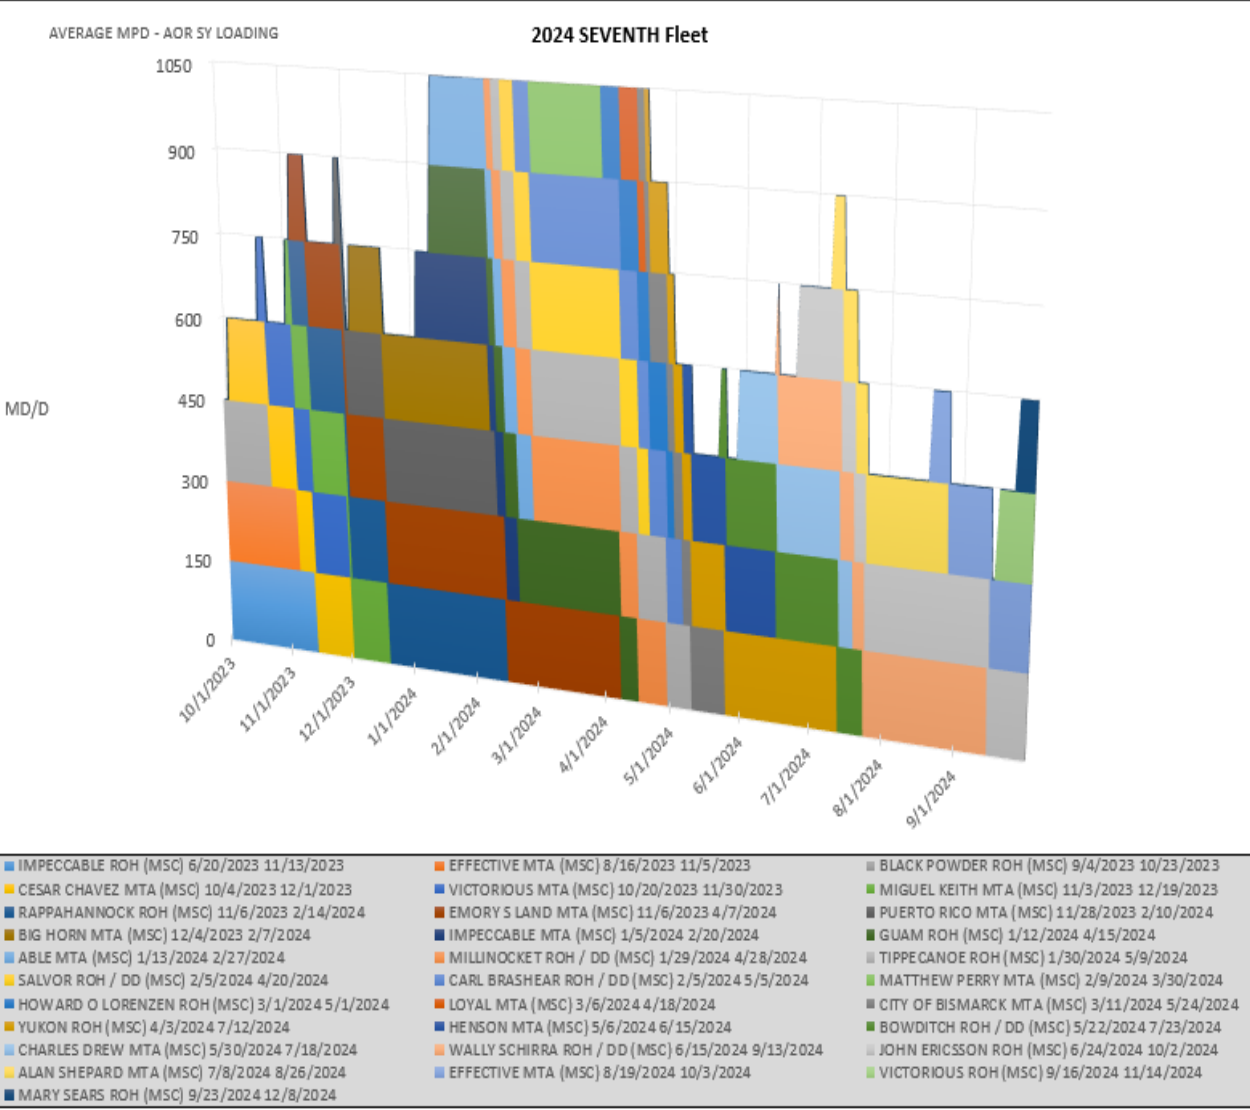

FY24-26 7th Fleet Shipyard Loading

FY24 7th Fleet Shipyard Loading

SHIP	EVENT	POP START	POP END
IMPECCABLE	ROH (MSC)	6/20/2023	11/13/2023
EFFECTIVE	MTA (MSC)	8/16/2023	11/5/2023
BLACK POWDER	ROH (MSC)	9/4/2023	10/23/2023
CESAR CHAVEZ	MTA (MSC)	10/4/2023	12/1/2023
VICTORIOUS	MTA (MSC)	10/20/2023	11/30/2023
MIGUEL KEITH	MTA (MSC)	11/3/2023	12/19/2023
RAPPAHANNOCK	ROH (MSC)	11/6/2023	2/14/2024
EMORY S LAND	MTA (MSC)	11/6/2023	4/7/2024
PUERTO RICO	MTA (MSC)	11/28/2023	2/10/2024
BIG HORN	MTA (MSC)	12/4/2023	2/7/2024
IMPECCABLE	MTA (MSC)	1/5/2024	2/20/2024
GUAM	ROH (MSC)	1/12/2024	4/15/2024
ABLE	MTA (MSC)	1/13/2024	2/27/2024
MILLINOCKET	ROH / DD (MSC)	1/29/2024	4/28/2024
TIPPECANOE	ROH (MSC)	1/30/2024	5/9/2024
SALVOR	ROH / DD (MSC)	2/5/2024	4/20/2024
CARL BRASHEAR	ROH / DD (MSC)	2/5/2024	5/5/2024
MATTHEW PERRY	MTA (MSC)	2/9/2024	3/30/2024
HOWARD O LORENZEN	ROH (MSC)	3/1/2024	5/1/2024
LOYAL	MTA (MSC)	3/6/2024	4/18/2024
CITY OF BISMARCK	MTA (MSC)	3/11/2024	5/24/2024
YUKON	ROH (MSC)	4/3/2024	7/12/2024
HENSON	MTA (MSC)	5/6/2024	6/15/2024
BOWDITCH	ROH / DD (MSC)	5/22/2024	7/23/2024
CHARLES DREW	MTA (MSC)	5/30/2024	7/18/2024
WALLY SCHIRRA	ROH / DD (MSC)	6/15/2024	9/13/2024
JOHN ERICSSON	ROH (MSC)	6/24/2024	10/2/2024
ALAN SHEPARD	MTA (MSC)	7/8/2024	8/26/2024
EFFECTIVE	MTA (MSC)	8/19/2024	10/3/2024
VICTORIOUS	ROH (MSC)	9/16/2024	11/14/2024
MARY SEARS	ROH (MSC)	9/23/2024	12/8/2024