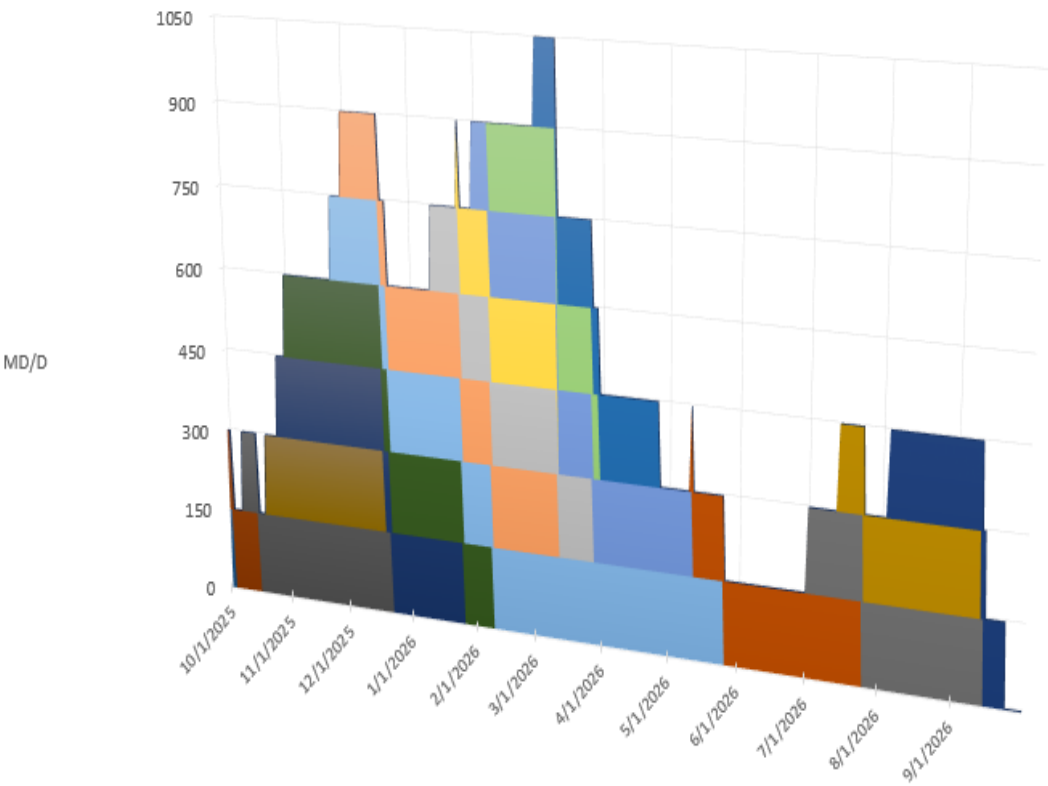

Denotes PoP carry-over from previous year
 Denotes PoP end in the next year

UNCLASSIFIED

FY26 7th Fleet Shipyard Loading

AVERAGE MPD - AOR SY LOADING

2026 SEVENTH Fleet

SHIP	EVENT	POP START	POP END
AMELIA EARHART	MTA (MSC)	8/14/2025	10/2/2025
JOHN LEWIS	MTA (MSC)	9/1/2025	10/15/2025
PUERTO RICO	MTA (MSC)	10/8/2025	12/21/2025
CESAR CHAVEZ	ROH (MSC)	10/20/2025	12/18/2025
HENSON	ROH (MSC)	10/27/2025	1/25/2026
TIPPECANOE	ROH (MSC)	11/1/2025	2/8/2026
EMORY S LAND	ROH / DD (MSC)	11/25/2025	5/25/2026
RAPPAHANNOCK	ROH (MSC)	12/1/2025	3/11/2026
APALACHICOLA	ROH / DD (MSC)	1/12/2026	3/27/2026
MIGUEL KEITH	MTA (MSC)	1/25/2026	3/11/2026
YUKON	ROH (MSC)	2/1/2026	5/11/2026
MATTHEW PERRY	MTA (MSC)	2/9/2026	3/30/2026
JOHN L CANLEY	ROH (MSC)	3/2/2026	4/26/2026
BIG HORN	MTA (MSC)	5/11/2026	7/24/2026
JOHN LEWIS	ROH (MSC)	7/1/2026	9/13/2026
AMELIA EARHART	ROH (MSC)	7/14/2026	9/11/2026
WALLY SCHIRRA	MTA (MSC)	8/4/2026	9/22/2026

- AMELIA EARHART MTA (MSC) 8/14/2025 10/2/2025
- JOHN LEWIS MTA (MSC) 9/1/2025 10/15/2025
- PUERTO RICO MTA (MSC) 10/8/2025 12/21/2025
- CESAR CHAVEZ ROH (MSC) 10/20/2025 12/18/2025
- HENSON ROH (MSC) 10/27/2025 1/25/2026
- TIPPECANOE ROH (MSC) 11/1/2025 2/8/2026
- EMORY S LAND ROH / DD (MSC) 11/25/2025 5/25/2026
- RAPPAHANNOCK ROH (MSC) 12/1/2025 3/11/2026
- APALACHICOLA ROH / DD (MSC) 1/12/2026 3/27/2026
- MIGUEL KEITH MTA (MSC) 1/25/2026 3/11/2026
- YUKON ROH (MSC) 2/1/2026 5/11/2026
- MATTHEW PERRY MTA (MSC) 2/9/2026 3/30/2026
- JOHN L CANLEY ROH (MSC) 3/2/2026 4/26/2026
- BIG HORN MTA (MSC) 5/11/2026 7/24/2026
- JOHN LEWIS ROH (MSC) 7/1/2026 9/13/2026
- AMELIA EARHART ROH (MSC) 7/14/2026 9/11/2026
- WALLY SCHIRRA MTA (MSC) 8/4/2026 9/22/2026

Denotes PoP carry-over from previous year
 Denotes PoP end in the next year

UNCLASSIFIED

Questions?